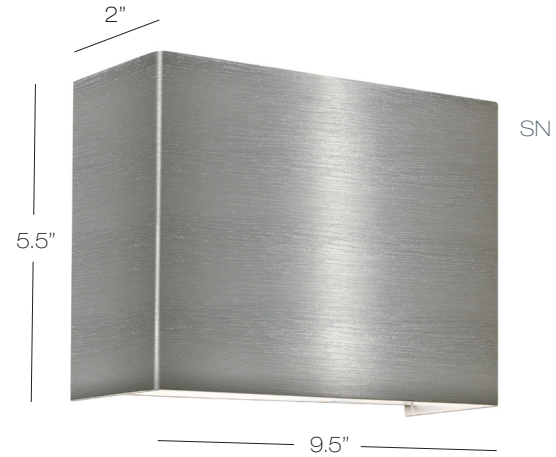

Layla Wall

LED wall luminaire in satin nickel or polished chrome.

LED COB 5W, 3000K, **CRI 90**, 435 lumens, 30,000 life hours.

Dimmable with ELV dimmer.

PC

Model
WS425

Finish
SN

PC polished chrome
SN satin nickel