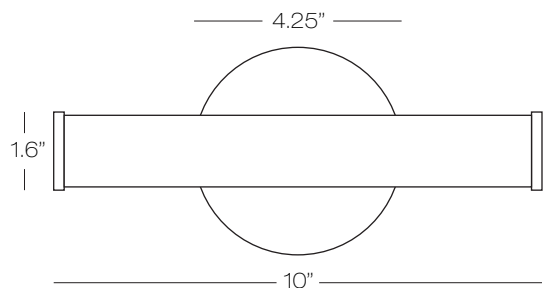

Wall projection 3"

Jazz Crystal Wall

LED crystal wall sconce. Octagonal crystals make this design beautiful and brilliant.

Mounts horizontal or vertical.

Dimmable with ELV dimmer.

Wall projection 3"

Model
WS223

CR clear **LED 2.8W Linear 3000K**

Color	Finish	Lamp
CR*	PC	LED

PC polished chrome

* For any of the colored crystals options, consult factory for availability and pricing.