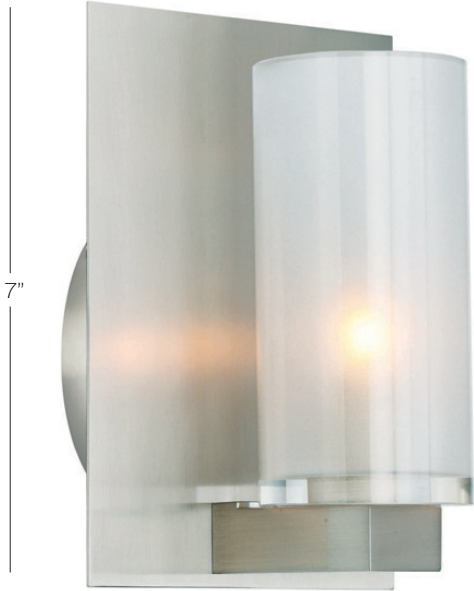

Crystal Cylinder

Pristine crystal cut and polished glass wall sconces.

Dimmable with ELV dimmer.

Model
WB221

CR clear

 **G940** G9 40W, 120V
 **LG95** LED G9 5W

Color	Finish	Lamp
CR	SN	LG95

PN polished nickel
SN satin nickel

5"

Wall projection 3.5"