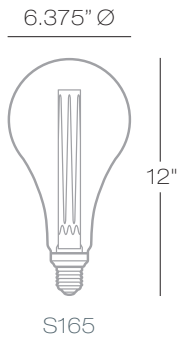

## LED S165

LED S165 Bulb, 3.5W, 110-130V, Amber: 2000K, Clear & Smoke: 2200K, 120 Lumens, E26 Base, Average Life 30,000 hours.

Dimmable with Triac and ELV dimmer, not compatible with 0-10V dimming controls.