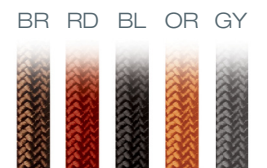

Bare Socket

Simple socket on cord. Variety of Edison retro incandescent and LED lamps available.

Dimmable with Triac dimmer.

Model
PD699

-  **LA12** LED A19 12W
-  **RT3A** Medium Base Retro Filament Tube 30W
-  **RT6B** Medium Base Retro Filament Bulb 60W
-  **RT6C** Medium Base Retro Filament Tube 60W
-  **RTL6A** 6W, 185mm, Clear, T10, 2700K, 500 Lumens
-  **RTL6B** 6W, Clear, Edison ST58, 2700K, 500 Lumens
-  **RTL8C** 8W, 300mm, Clear, T10, 2700K, 700 Lumens

Finish	Lamp	Cord
SN	RT6B	GY

BL black
BZ bronze
SN satin nickel

BL black
BR brown
GY grey
OR orange
RD red

Cord color options