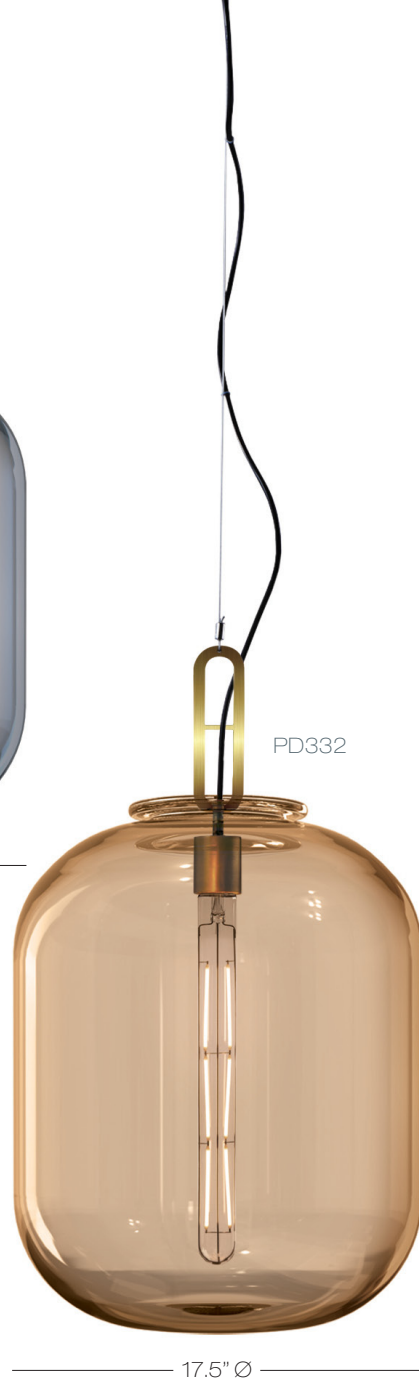

PD331

17"

14" Ø

PD332

17.5" Ø

PD330

22"

Adjustable  
up to 120"

9.45"

9.5" Ø

### Max Pendant

Unique metalized amber and metalized blue/grey oblong glass globes.

Line voltage incandescent or LED retro tubular lamps.

Dimmable.

Model  
PD330

- RT3A Medium Base Retro Filament Tube 30W, 185mm
- RT6B Medium Base Retro Filament Bulb 60W
- RTL6B 6W, Edison ST58, Clear, 2700K, 500 Lumens
- RTL8C 8W, 300mm, Clear, T10, 2700K, 700 Lumens

Color-Finish	Lamp
<b>AM-BB</b>	<b>RTL6B</b>

**AM-BB** amber-brushed brass  
**GY-BL** grey-black

Model  
PD331

- RT3A Medium Base Retro Filament Tube 30W, 185mm
- RT6B Medium Base Retro Filament Bulb 60W
- RTL6B 6W, Edison ST58, Clear, 2700K, 500 Lumens
- RTL8C 8W, 300mm, Clear, T10, 2700K, 700 Lumens