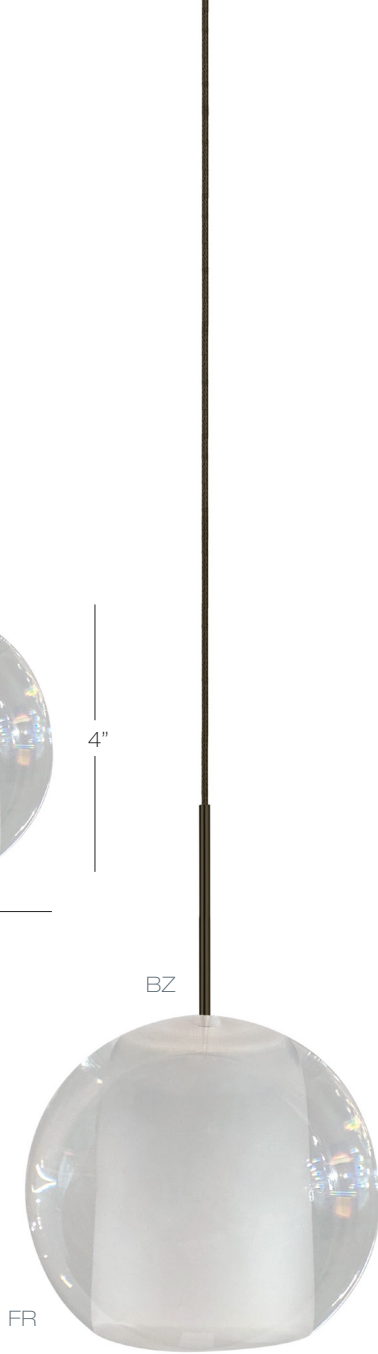

PD096

FR

PD097

CRSD

Gracie 4.5"

Crystal glass spheres offered in clear seeded or frosted finishes. Standard cord length is 96".

Dimmable with ELV dimmer.

Model
PD096

CRSD clear seeded
FR frosted **L2** LED G4 JC 2W, 110 Lumens

Color	Finish	Lamp	Mounting
FR	SN	L2	M

BL black
BZ bronze
PN polished nickel
SN satin nickel

M monopoint canopy
R monorail adapter
J EZ jack

Gracie 6"

Crystal glass spheres offered in clear seeded or frosted finishes. Standard cord length is 96".

Dimmable with ELV dimmer.

Model
PD097

CRSD clear seeded
FR frosted **L2** LED G4 JC 2W, 110 Lumens

Color	Finish	Lamp	Mounting
CRSD	BL	L2	M

BL black
BZ bronze
PN polished nickel
SN satin nickel

M monopoint canopy
R monorail adapter
J EZ jack