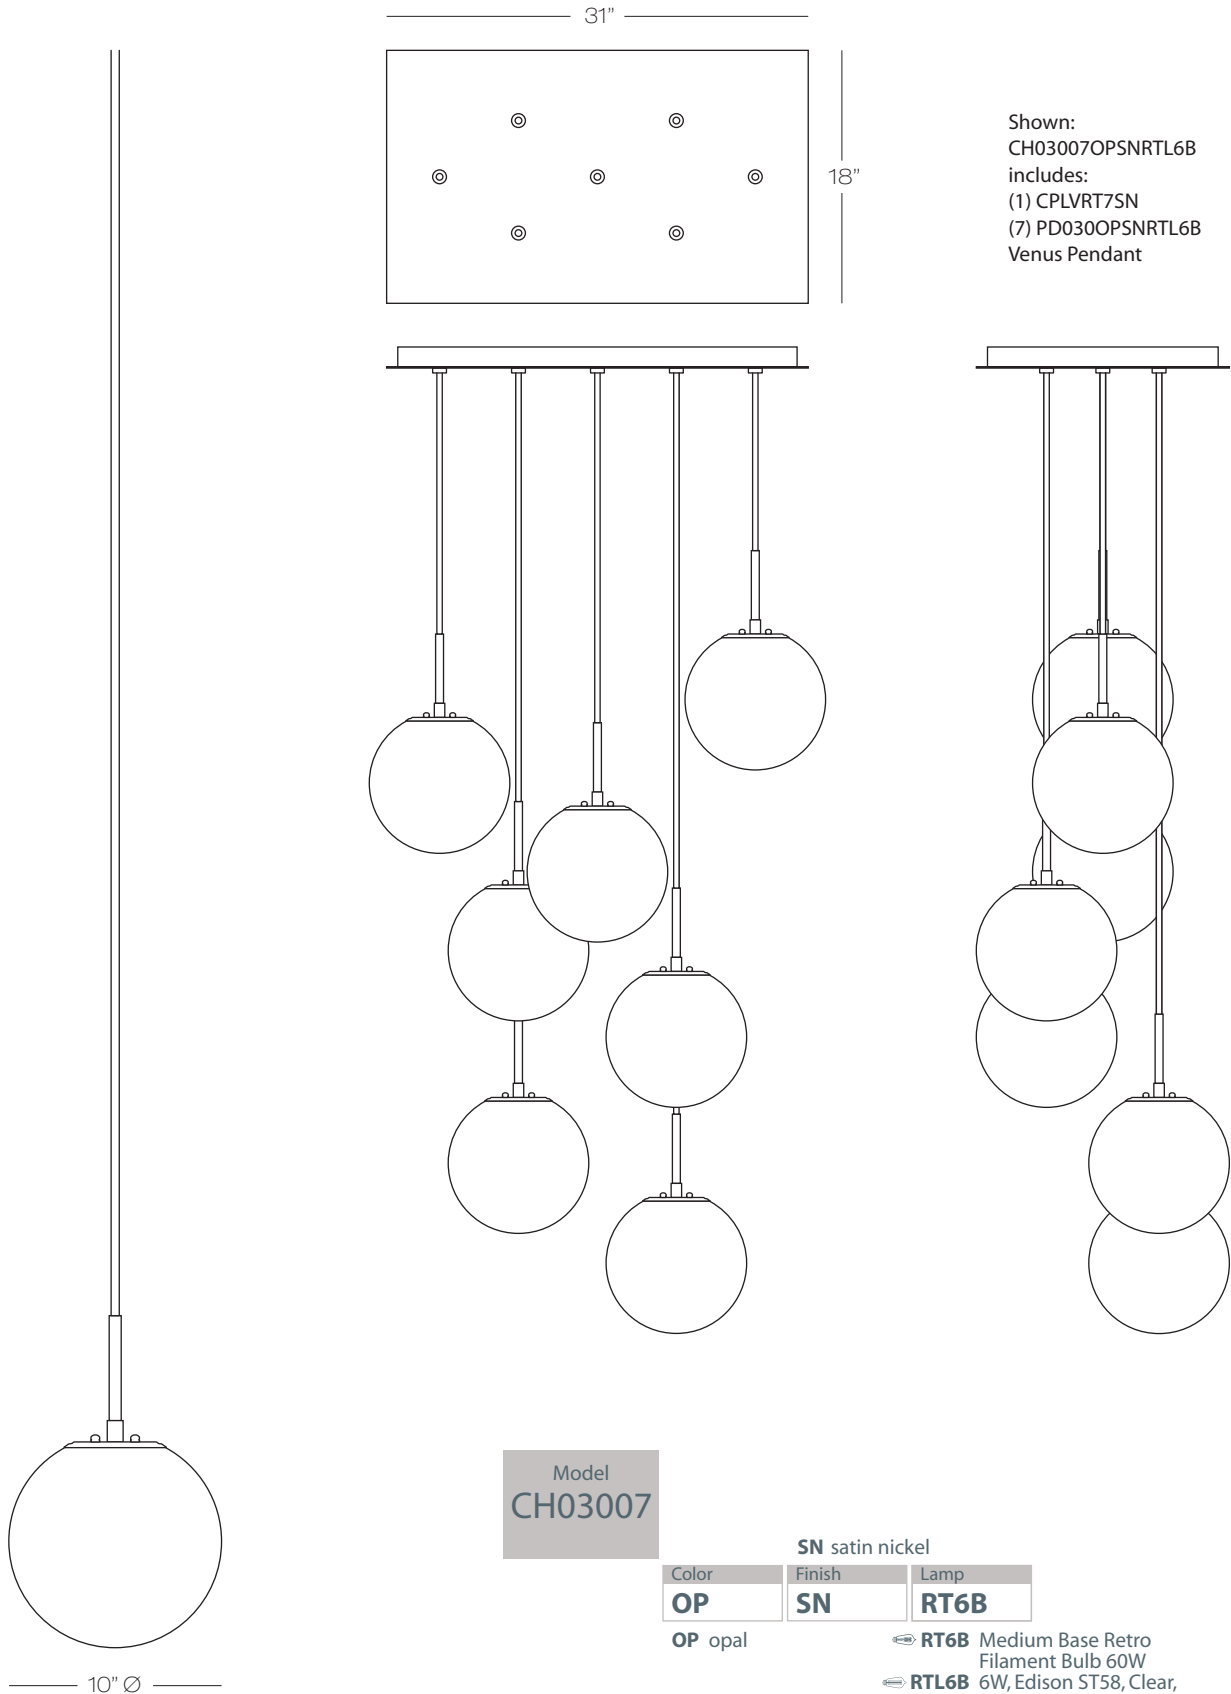

7 Light Venus Rectangular Chandelier

Shown:
CH03007OPSNRTL6B
includes:
(1) CPLVRT7SN
(7) PD0300PSNRTL6B
Venus Pendant

Model
CH03007

SN satin nickel

Color	Finish	Lamp
OP	SN	RT6B

OP opal

- RT6B Medium Base Retro Filament Bulb 60W
- RTL6B 6W, Edison ST58, Clear, 2700K, 500 Lumens