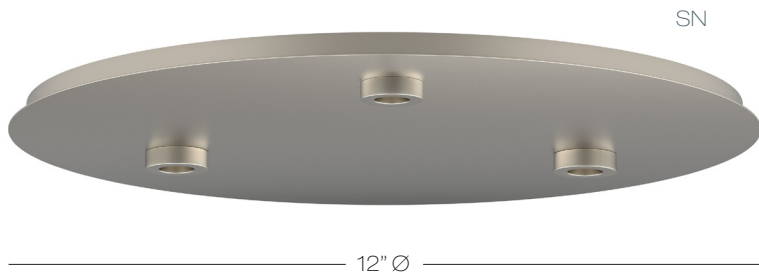

PC

SN

12" Ø

### 3 Light Line Voltage Round Canopy

Mounts to standard 4" junction box, 120V.

Model  
**CPLVRN3**

Finish

**SN**

**BZ** bronze  
**PC** polished chrome  
**PN** polished nickel  
**SN** satin nickel

12" Ø