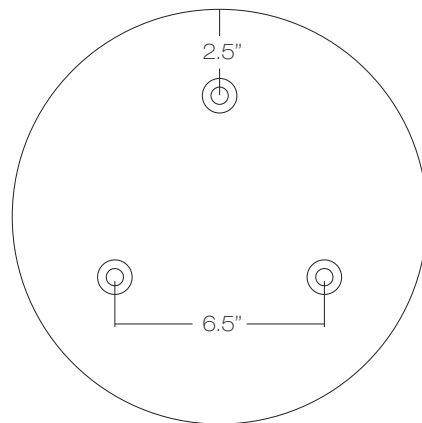

PC

SN

12" Ø

### 3 Light Line Voltage Round Canopy

Mounts to standard 4" junction box, 120V.

Model  
**CPLVRN3**

Finish

**SN**

**BZ** bronze  
**PC** polished chrome  
**PN** polished nickel  
**SN** satin nickel

12" Ø