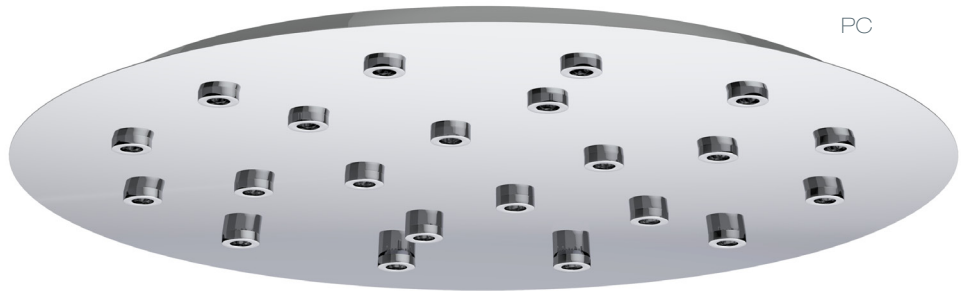

22 Light Line Voltage Round Canopy

SN

PC

24" Ø

22 Light Line Voltage Round Canopy

Mounts to standard 4" junction box, 120V.

Model
CPLVRN22

24 24" Ø Canopy

Finish	Canopy
PC	24

PC polished chrome
SN satin nickel

22 Light Line Voltage Round Canopy