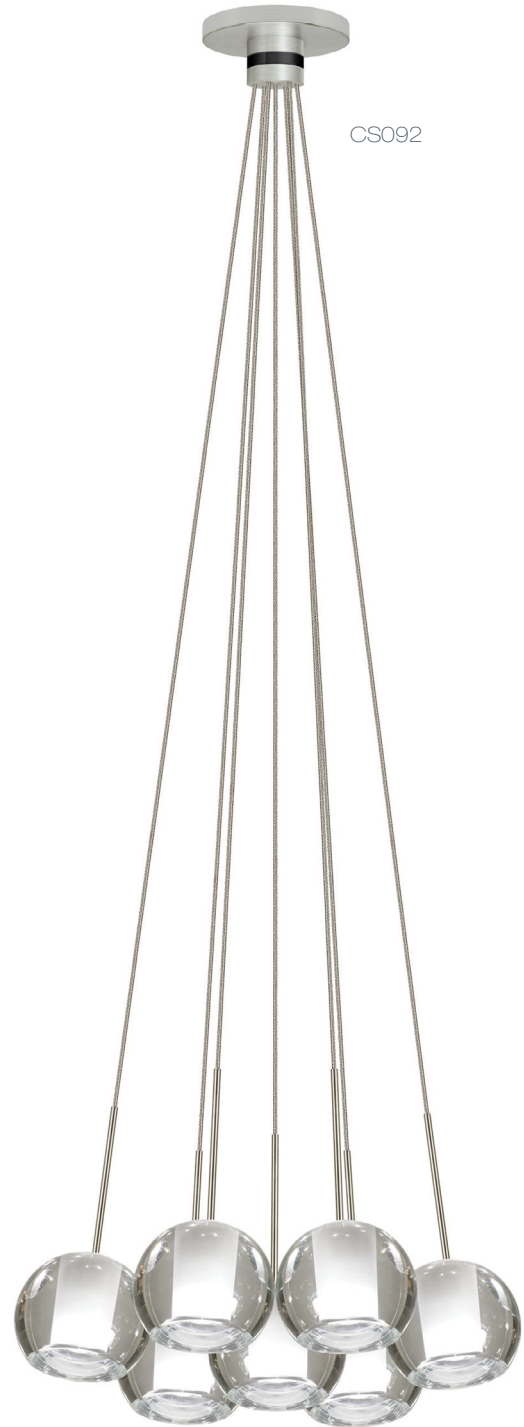

## Cluster 7

Cluster 7 is a low voltage chandelier of 7 LED pendants that geometrically form an elegant grouping of any coaxial pendant that Stone Lighting offers.

Cluster 7 canopy comes in two power supply options: X1, L2.

Dimmable with ELV dimmer.

Model  
**CPCLUST7**

⚡ **X1** Halogen G4 10W, 120 Lumens  
💡 **L2** LED G4 JC 2W, 110 Lumens

Finish	Lamp
<b>SN</b>	<b>L2</b>

**BZ** bronze  
**PN** polished nickel  
**SN** satin nickel  
**WH** white

## Steps

- Choose your Cluster 7 Canopy.
- Choose ANY low voltage coaxial pendant, we recommend round glass.

## Gracie Cluster 7

Pristine leaded crystal glass spheres offered in perfectly clear or frosted glass.

Dimmable with ELV dimmer.

Model  
**CS092**

**CR** clear  
**FR** frosted

⚡ **X1** Halogen G4 10W, 120 Lumens  
💡 **L2** LED G4 JC 2W, 110 Lumens