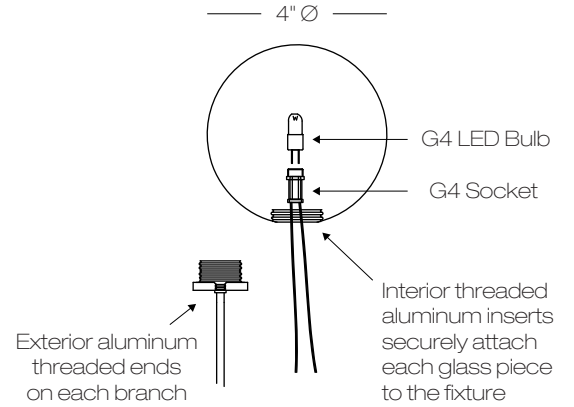

Grape Cluster Chandelier

This elegant organic branch emanates from a central stem. White diffuser glass spheres each with a LED G4 lamp. 46 lamps and pieces of glass.

3 glass sizes: (34) 4.7", (8) 4" and (4) 3.1"

Flat canopy. Dimmable with ELV dimmer.

Model
CH601

SI silver paint

Color	Finish	Lamp
WH	SI	L3

WH white diffuser **L3** LED G4 JC 46 x 3W, 3000K, 220 Lumens

Fixture ships palletized LTL. Free freight allowed on this fixture for destinations within the contiguous US only. Consult customer service for fixture customizations, and freight quotes to AK, HI, and PR. Typical lead time is 12 weeks.

Grape Cluster Chandelier Dimensions

Canopy

Lamp

Color and Finish

White Diffuser Glass

Painted Silver Finish

Top View

Note: (4) 6" rods will be included for adjustable height.
Total fixture weight is 20 kg (44.1 lbs).