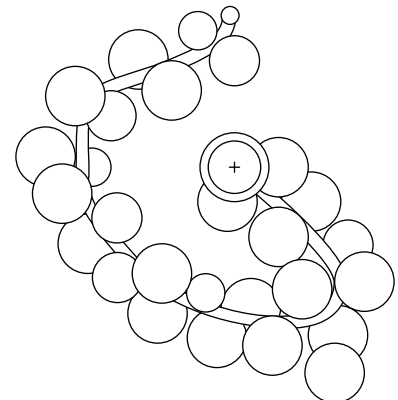

Grape Cluster Chandelier

This elegant organic branch emanates from a central stem. White diffuser glass spheres each with a LED G4 lamp. 46 lamps and pieces of glass.

3 glass sizes: (34) 4.7", (8) 4" and (4) 3.1"

Flat canopy. Dimmable with ELV dimmer.

Model
CH601

SI silver paint

Color	Finish	Lamp
WH	SI	L3

WH white diffuser **L3** LED G4 JC 46 x 3W, 3000K, 220 Lumens

Fixture ships palletized LTL. Free freight allowed on this fixture for destinations within the contiguous US only. Consult customer service for fixture customizations, and freight quotes to AK, HI, and PR. Typical lead time is 12 weeks.

Grape Cluster Chandelier Dimensions

Canopy

Lamp

Color and Finish

White Diffuser Glass

Painted Silver Finish

Top View

Note: (4) 6" rods will be included for adjustable height.
Total fixture weight is 20 kg (44.1 lbs).