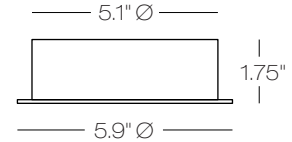

Flat canopy. Dimmable with ELV dimmer.

Model
CH601

SI silver paint

Color	Finish	Lamp
WH	SI	L3

WH white diffuser **L3** LED G4 JC 46 x 3W, 3000K, 220 Lumens

Fixture ships palletized LTL. Free freight allowed on this fixture for destinations within the contiguous US only. Consult customer service for fixture customizations, and freight quotes to AK, HI, and PR. Typical lead time is 12 weeks.

Grape Cluster Chandelier Dimensions

Canopy

Lamp

Color and Finish

White Diffuser Glass

Painted Silver Finish

Top View

Note: (4) 6" rods will be included for adjustable height.
Total fixture weight is 20 kg (44.1 lbs).