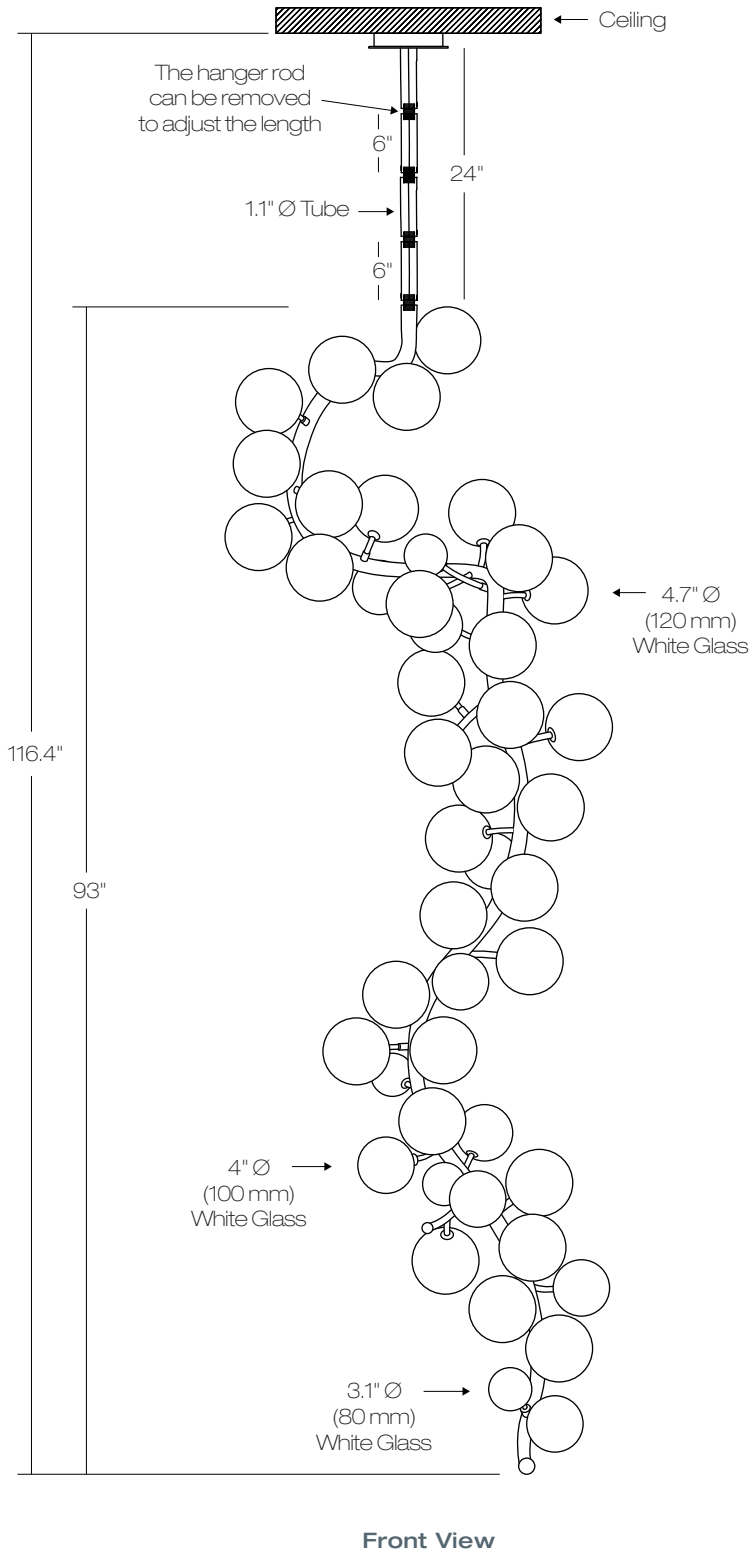

Grape Cluster Chandelier

This elegant organic branch emanates from a central stem. White diffuser glass spheres each with a LED G4 lamp. 46 lamps and pieces of glass.

3 glass sizes: (34) 4.7", (8) 4" and (4) 3.1"

Flat canopy. Dimmable with ELV dimmer.

Model
CH601

SI silver paint

Color	Finish	Lamp
WH	SI	L3

WH white diffuser **L3** LED G4 JC 46 x 3W, 3000K, 220 Lumens

Fixture ships palletized LTL. Free freight allowed on this fixture for destinations within the contiguous US only. Consult customer service for fixture customizations, and freight quotes to AK, HI, and PR. Typical lead time is 12 weeks.

Grape Cluster Chandelier Dimensions

Canopy

Lamp

Color and Finish

White Diffuser Glass

Painted Silver Finish

Top View

Note: (4) 6" rods will be included for adjustable height.
Total fixture weight is 20 kg (44.1 lbs).