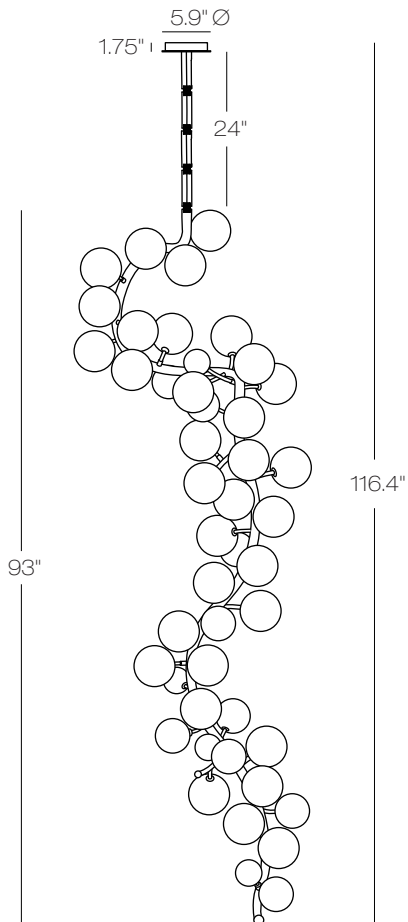

Grape Cluster Chandelier

This elegant organic branch emanates from a central stem. White diffuser glass spheres each with a LED G4 lamp. 46 lamps and pieces of glass.

3 glass sizes: (34) 4.7", (8) 4" and (4) 3.1"

Flat canopy. Dimmable with ELV dimmer.

Model
CH601

SI silver paint

Color	Finish	Lamp
WH	SI	L3

WH white diffuser **L3** LED G4 JC 46 x 3W, 3000K, 220 Lumens

Fixture ships palletized LTL. Free freight allowed on this fixture for destinations within the contiguous US only. Consult customer service for fixture customizations, and freight quotes to AK, HI, and PR. Typical lead time is 12 weeks.

Grape Cluster Chandelier Dimensions

Canopy

Lamp

Color and Finish

White Diffuser Glass

Painted Silver Finish

Top View

Note: (4) 6" rods will be included for adjustable height.
Total fixture weight is 20 kg (44.1 lbs).