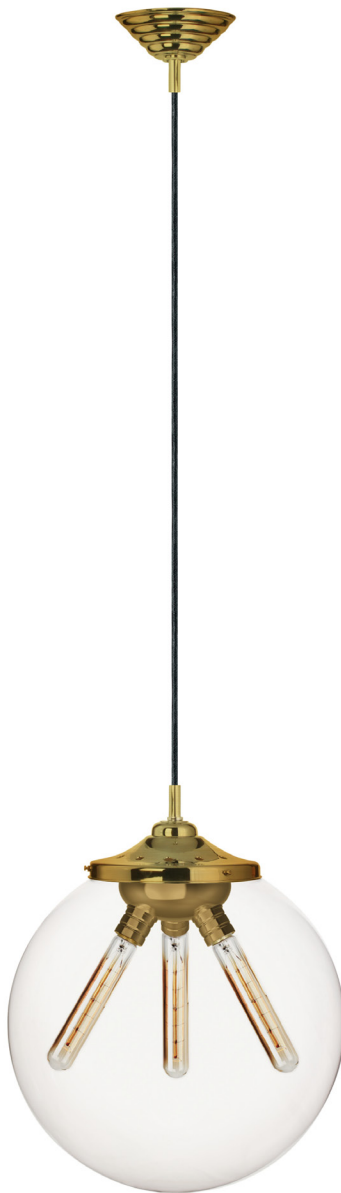

CH523
OPBLRTL6BBL

CH523
CRBBRT3ABL

CH523
CRBZRTL6BBL

16"

16" Ø

Kilo Retro Cord with 3 Socket

Elegant crystal globe in Opal or Clear surrounding classic retro lamping options with Black, Bronze, Brushed Brass or Polished Nickel metal accents. Classic cloth covered in black finish.

Model
CH523

BL black
BB brushed brass
BZ bronze
PN polished nickel

Color	Finish	Lamp	Cord
OP	BL	RTL6B	BL

OP opal
CR clear

-  **LA12** LED A19 12W
-  **RT3A** Medium Base Retro Filament Tube 30W, 185mm
-  **RT6B** Medium Base Retro Filament Bulb 60W
-  **RTL6A** 6W, 185mm, T10, Clear, 500 Lumens, 2700K
-  **RTL6B** 6W, Edison ST58, Clear, 500 Lumens, 2700K