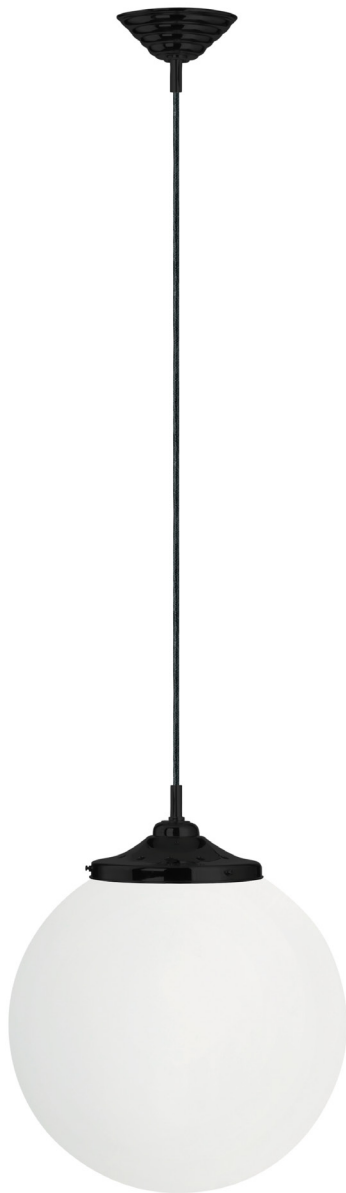

CH523
OPBLRTL6BBL

CH523
CRBBRT3ABL

CH523
CRBZRTL6BBL

16"

16" Ø

Kilo Retro Cord with 3 Socket

Elegant crystal globe in Opal or Clear surrounding classic retro lamping options with Black, Bronze, Brushed Brass or Polished Nickel metal accents. Classic cloth covered in black finish.

Model
CH523

BL black
BB brushed brass
BZ bronze
PN polished nickel

Color	Finish	Lamp	Cord
OP	BL	RTL6B	BL

OP opal
CR clear

-  **LA12** LED A19 12W
-  **RT3A** Medium Base Retro Filament Tube 30W, 185mm
-  **RT6B** Medium Base Retro Filament Bulb 60W
-  **RTL6A** 6W, 185mm, T10, Clear, 500 Lumens, 2700K
-  **RTL6B** 6W, Edison ST58, Clear, 500 Lumens, 2700K