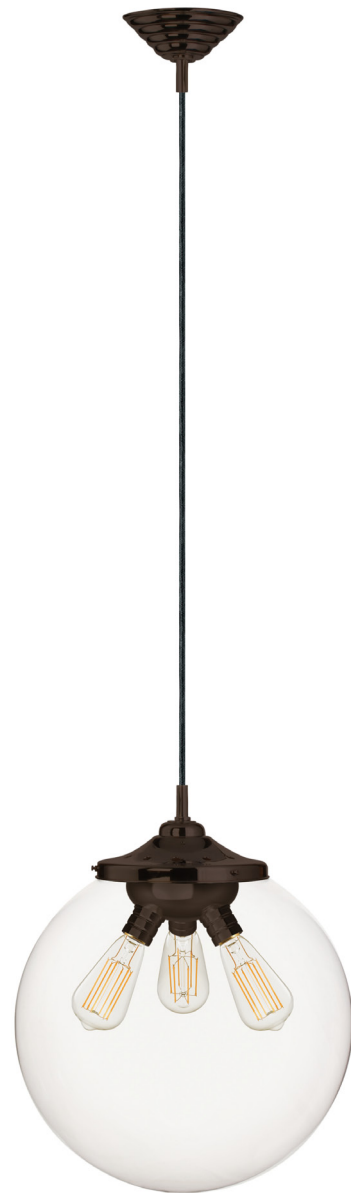

CH523
OPBLRTL6BBL

CH523
CRBBRT3ABL

CH523
CRBZRTL6BBL

16"

16" Ø

Kilo Retro Cord with 3 Socket

Elegant crystal globe in Opal or Clear surrounding classic retro lamping options with Black, Bronze, Brushed Brass or Polished Nickel metal accents. Classic cloth covered in black finish.

Model
CH523

BL black
BB brushed brass
BZ bronze
PN polished nickel

Color	Finish	Lamp	Cord
OP	BL	RTL6B	BL

OP opal
CR clear

-  **LA12** LED A19 12W
-  **RT3A** Medium Base Retro Filament Tube 30W, 185mm
-  **RT6B** Medium Base Retro Filament Bulb 60W
-  **RTL6A** 6W, 185mm, T10, Clear, 500 Lumens, 2700K
-  **RTL6B** 6W, Edison ST58, Clear, 500 Lumens, 2700K