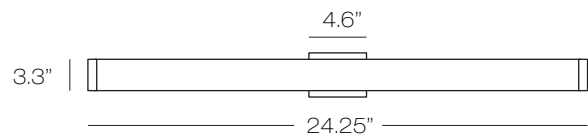

## Gus Bath

Bath bar with Opal glass diffuser and Black, Gold or Polished Chrome metal finishes.

Can be mounted vertically or horizontally.

Linear DOB Modules:

- 25" version has 26W, AC LED, 3000K, **CRI 90**, 30,000 hours, 2400 lumens
- 13" version has 13W, AC LED, 3000K, **CRI 90**, 30,000 hours, 1200 lumens

Suitable for Damp Location.

Dimmable with ELV Dimmer.

Wall projection 4.5"

BB424 - 13

BB424 - 25

Model  
BB424

Color	Finish	Size
<b>OP</b>	<b>BL</b>	<b>25</b>

**BL** black  
**GO** gold  
**PC** polished chrome