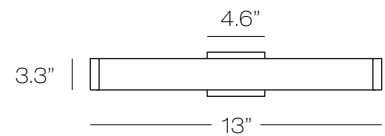

Gus Bath

Bath bar with Opal glass diffuser and Black, Gold or Polished Chrome metal finishes.

Can be mounted vertically or horizontally.

Linear DOB Modules:

- 25" version has 26W, AC LED, 3000K, **CRI 90**, 30,000 hours, 2400 lumens
- 13" version has 13W, AC LED, 3000K, **CRI 90**, 30,000 hours, 1200 lumens

Suitable for Damp Location.

Dimmable with ELV Dimmer.

Wall projection 4.5"

BB424 - 13

Model
BB424

Color	Finish	Size
OP	BL	25

BL black
GO gold
PC polished chrome