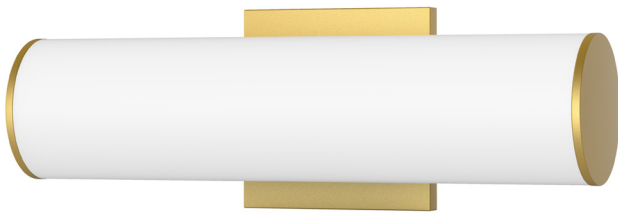

BB424 - 25

BB424 - 13

BB424 - 13

## Gus Bath

Bath bar with Opal glass diffuser and Black, Gold or Polished Chrome metal finishes.

Can be mounted vertically or horizontally.

Linear DOB Modules:

- 25" version has 26W, AC LED, 3000K, **CRI 90**, 30,000 hours, 2400 lumens
- 13" version has 13W, AC LED, 3000K, **CRI 90**, 30,000 hours, 1200 lumens

Suitable for Damp Location.

Dimmable with ELV Dimmer.

Wall projection 4.5"

BB424 - 13

BB424 - 25

Model  
BB424

Color	Finish	Size
<b>OP</b>	<b>BL</b>	<b>25</b>

**BL** black  
**GO** gold  
**PC** polished chrome