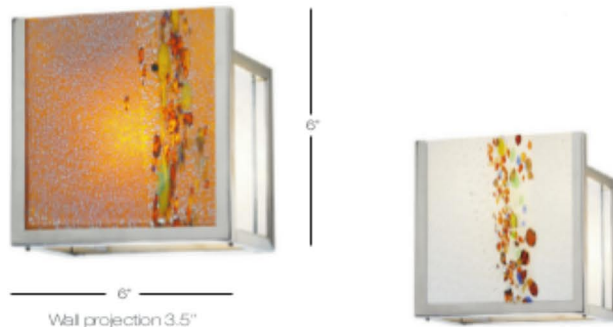

Project:	Date:	Project #:
Fixture Type:	Company:	Approved By:

Avenue Open 6x6

Six inch by six inch open light box with blown Murano glass front panel.

Has a unique band of colorful frits and genuine silver flakes.

Light throws a unique wall washing light pattern.

Model
WS232

AM amber
MO mocha
OP opal
RD red

⦿ L3 LED G4 Bi-Pin 3W
⦿ MC5 Minican 50W
⦿ Q13 Compact Fluorescent Quad 13W
● DOB10 LED DOB10 (DOB-Driver on Board)
120v 90 CRI 1000 Lumens