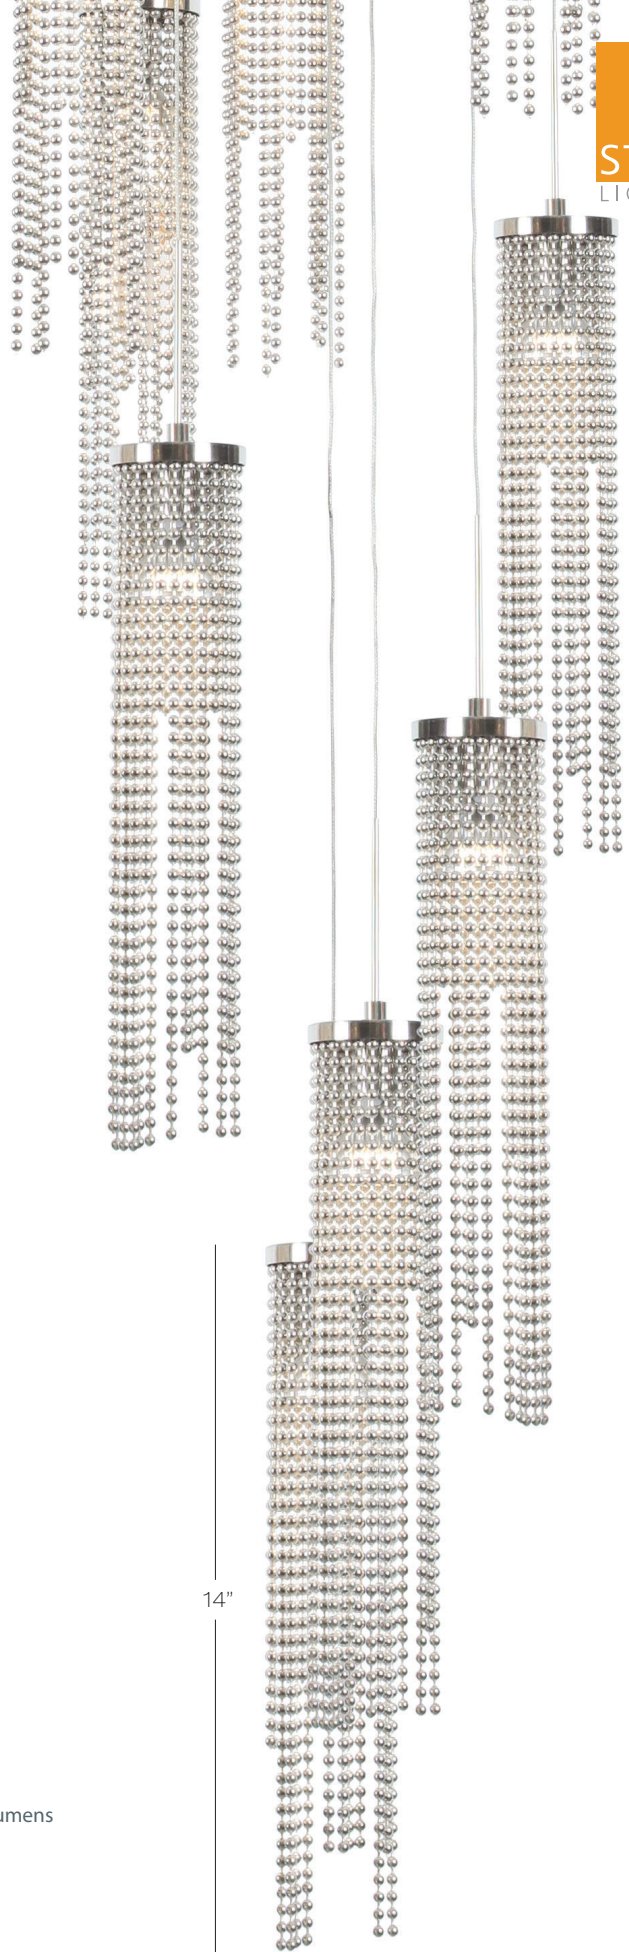

Mercury Falling

Chrome ball chain in varied lengths.

Dimmable with ELV dimmer.

stone
LIGHTING

112" maximum overall height

20"

14"

Model
CH18113

PC polished chrome

▲ D6 LED MR16 6W, 420 Lumens

◁ M3 MR16 Halogen 35W, 1600 Lumens

Chain	Canopy	Lamp
PC	PC	M3

PC polished chrome
PN polished nickel
SN satin nickel