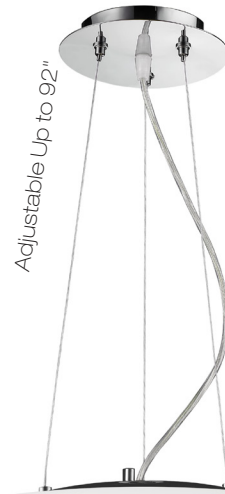

Cloud II Suspension

Elliptical shaped satin cased opal glass suspension luminaire. Griplock cable height adjustable.

Model
CH526

OP opal

● **DOB24** LED DOB24 (DOB-Driver on Board)
90 CRI, 3000K, 1600 Lumens, Dimmable

Color	Finish	Lamp
OP	PC	DOB24

PC polished chrome

6"