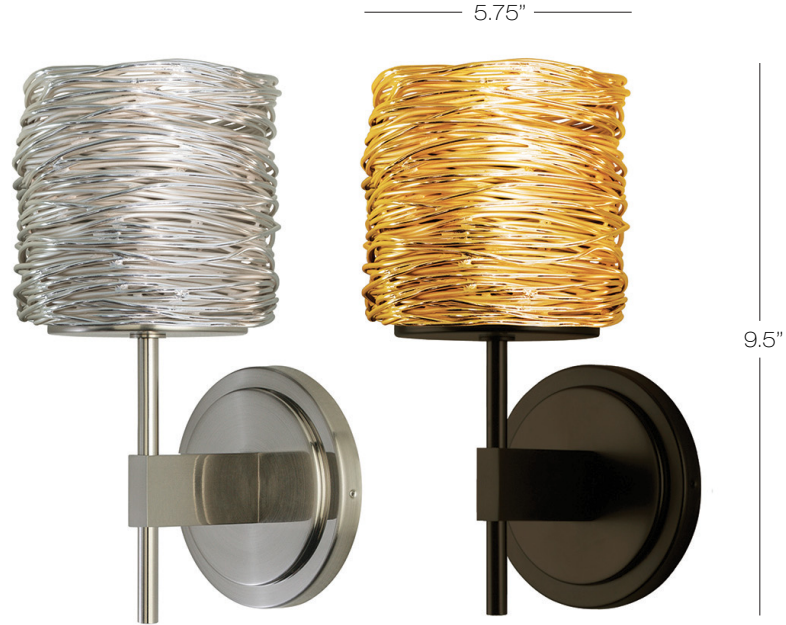

## Coil Short Wall

Solid brass and copper bands stacked and combined creatively into a short wide cylinder.

Dimmable with ELV dimmer.

Model  
**WS537**

**GO** gold  
**SI** silver

 **L3** LED G4 JC 3W, 220 Lumens  
 **X3** Halogen G4 35W, 700 Lumens

Color	Finish	Lamp
<b>GO</b>	<b>BZ</b>	<b>L3</b>

**BZ** bronze  
**PG** polished gold  
**PN** polished nickel  
**SN** satin nickel

Wall projection 5.5"