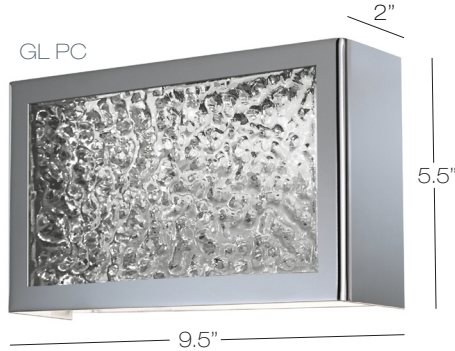

Ventana Wall

Venetian Piastra glass panels offered in a textured clear glass, white acrylic, or a textile frosted acrylic which includes an integrated LED source.

Dimmable with ELV dimmer.

Model
WS426

BB brushed brass
PC polished chrome
SN satin nickel

Color	Finish	Lamp
GL	PC	LED

GL glacier
FW frosted white
TF textile fabric

LED 2 x 13W, AC LED,
90 CRI, 3000K,
2400 Lumens
before glass diffuser,
30,000 hrs