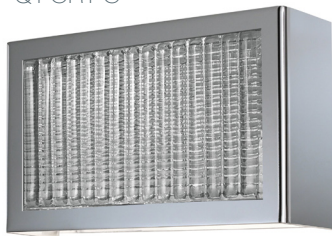

LC AM BB

DI FR SN

QT AM BB

QT CR PC

GL AM BB

LC CL PN

Ventana Wall

Venetian Piastra textured Glass panels in Clear, Amber and Frosted. Brushed Brass, Satin Nickel and Polished Chrome faces mount on Linear DOB light source. Dimmable.

Model
WS426

DI diamonds*
GL glacier
LC lace
QT quilt

BB brushed brass
PC polished chrome
SN satin nickel

Glass Type	Glass Color	Finish	Lamp
GL	CR	PC	LED

*Only offered in Frost

AM amber
CR clear
FR frost

LED 2 x 13W, AC LED, **90 CRI**, 3000K
2400 Lumens before glass diffuser,
30,000 hrs, Dimmable