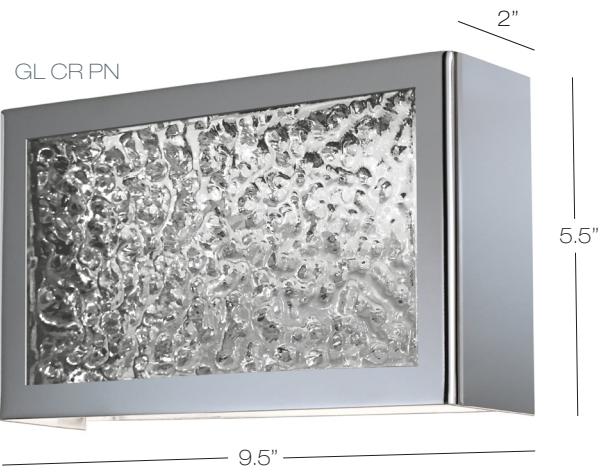

LC AM BB

DI FR SN

QT AM BB

QT CR PC

GL AM BB

LC CL PN

Ventana Wall

Venetian Piastra textured Glass panels in Clear, Amber and Frosted. Brushed Brass, Satin Nickel and Polished Chrome faces mount on Linear DOB light source. Dimmable.

Model
WS426

DI diamonds*
GL glacier
LC lace
QT quilt

BB brushed brass
PC polished chrome
SN satin nickel

Glass Type	Glass Color	Finish	Lamp
GL	CR	PC	LED

*Only offered in Frost

AM amber
CR clear
FR frost

LED 2 x 13W, AC LED, **90 CRI**, 3000K
2400 Lumens before glass diffuser,
30,000 hrs, Dimmable