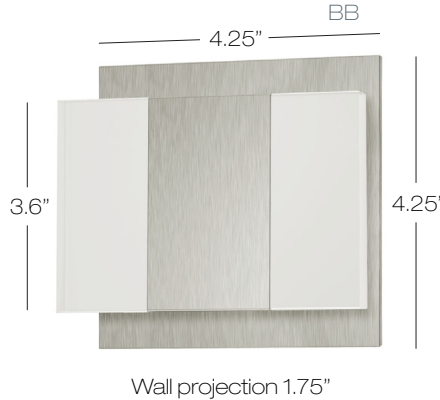

Baya Short, Baya Up

Wall sconce combines design with frosted LED edge lit acrylic and satin anodized aluminum finish.

Fixture can be mounted horizontally or vertically.

Suitable for Damp Location.

Dimmable with ELV dimmer.

Model
WS329

AA 2 long panels

AB 1 long panel, 1 short panel

BB 2 short panels

AL anodized aluminum

Panels	Color	Finish	Lamp
AB	FR	AL	LED

FR frosted

LED 2 x 3W LED Sources,
90 CRI, 3000K, 500 Lumens