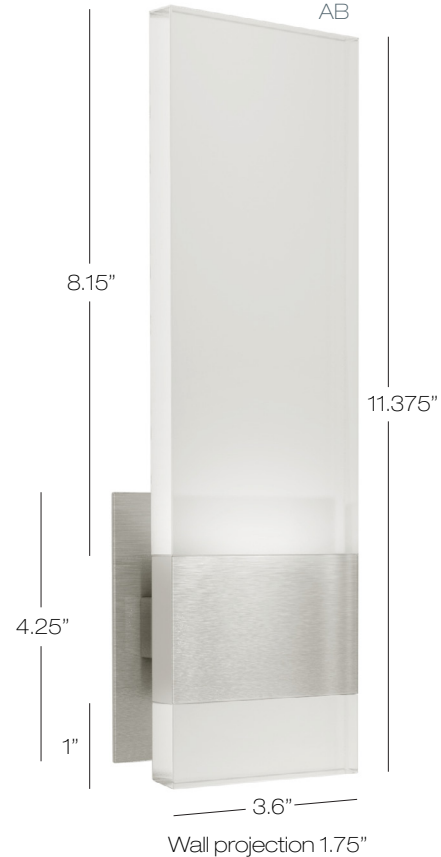

Baya Short, Baya Up

Wall sconce combines design with frosted LED edge lit acrylic and satin anodized aluminum finish.

Fixture can be mounted horizontally or vertically.

Dimmable with ELV dimmer.

Model
WS329

AA 2 long panels

AB 1 long panel, 1 short panel

BB 2 short panels

AL anodized aluminum

Panels	Color	Finish	Lamp
AB	FR	AL	LED

FR frosted

LED 2 x 3W LED Sources,
90 CRI, 3000K, 500 Lumens