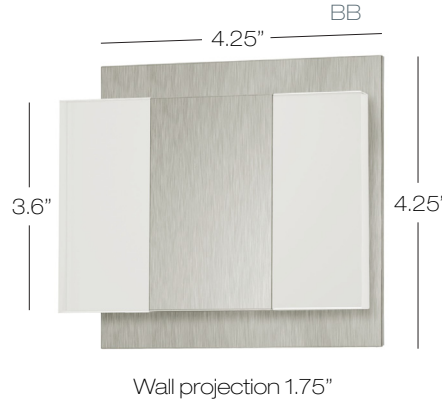

Baya Short, Baya Up

Wall sconce combines design with frosted LED edge lit acrylic and satin anodized aluminum finish.

Fixture can be mounted horizontally or vertically.

Dimmable with ELV dimmer.

Model
WS329

AA 2 long panels

AB 1 long panel, 1 short panel

BB 2 short panels

AL anodized aluminum

Panels	Color	Finish	Lamp
AB	FR	AL	LED

FR frosted

LED 2 x 3W LED Sources,
90 CRI, 3000K, 500 Lumens