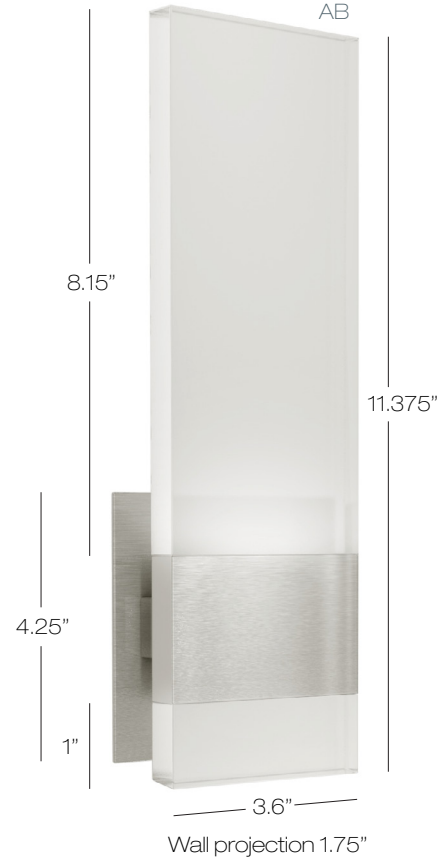

Baya Short, Baya Up

Wall sconce combines design with frosted LED edge lit acrylic and satin anodized aluminum finish.

Fixture can be mounted horizontally or vertically.

Suitable for Damp Location.

Dimmable with ELV dimmer.

Model
WS329

AA 2 long panels

AB 1 long panel, 1 short panel

BB 2 short panels

AL anodized aluminum

Panels	Color	Finish	Lamp
AB	FR	AL	LED

FR frosted

LED 2 x 3W LED Sources,
90 CRI, 3000K, 500 Lumens