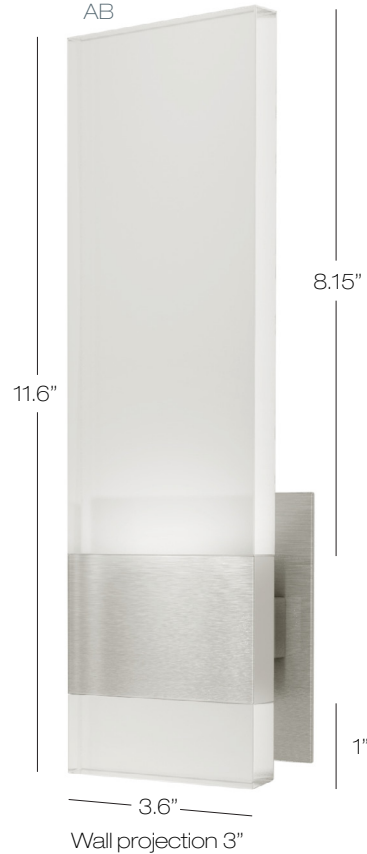

Baya Short, Baya Up

Wall sconce combines design with frosted LED edge lit acrylic and satin anodized aluminum finish.

Fixture can be mounted horizontally or vertically.

Model
WS329

AA 2 long panels

AB 1 long panel, 1 short panel

BB 2 short panels

AL anodized aluminum

Panels	Color	Finish	Lamp
AB	FR	AL	L6

FR frosted

L6 LED COB 6W, **90 CRI**, 3000K
500 Lumens, Dimmable