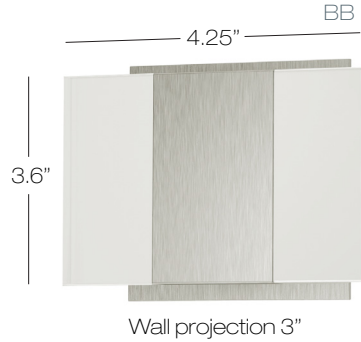

Baya Short, Baya Up

Wall sconce combines design with frosted LED edge lit acrylic and satin anodized aluminum finish.

Fixture can be mounted horizontally or vertically.

Model
WS329

AA 2 long panels

AB 1 long panel, 1 short panel

BB 2 short panels

AL anodized aluminum

Panels	Color	Finish	Lamp
AB	FR	AL	L6

FR frosted

L6 LED COB 6W, **90 CRI**, 3000K
500 Lumens, Dimmable