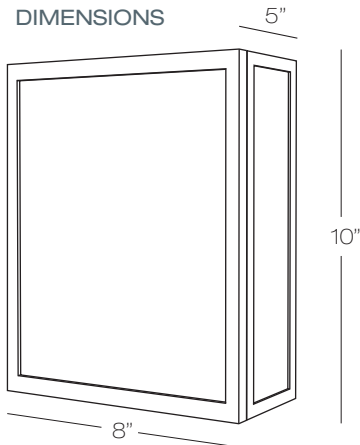

OP

MO

AM

DIMENSIONS

* **LED DOB10** (DOB-Driver on Board 120V, **90 CRI**, 1000 Lumens).
Fully Dimmable with ALL standard dimmers (Triac/Incand.,ELV, LVM)

LAMPING DATA

Lamp	Watts	Lumens	CCT	CRI	Aver. Life
DOB16	10	1000	3000K	>90	30,000 hrs
LA10	7	450	2700K	>80	25,000 hrs
L5	6	330	3500K	>80	30,000 hrs
MC5	50	600	3000K	>75	2,000 hrs
Q18	18	1210	2700K	>75	10,000 hrs