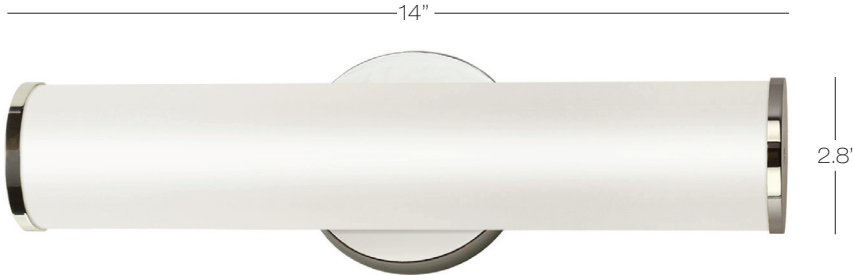

Frosted Jazz Venti Wall

LED wall sconce. Mounts horizontal or vertical.
Dimmable with ELV transformer.

Model
WS224

FR frosted **LED 5.9W Linear 3000K, 90 CRI**

Color Options	Finish	Lamp
FR	PC	LED

PC polished chrome

Wall projection 3.8"

— 2.8" —
Wall projection 3.8"