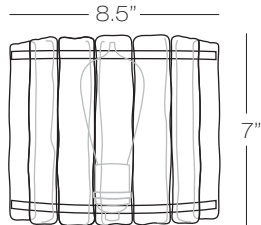

Dimmable with Triac dimmer.

Model
WS162

AM amber
CR clear
RD red

RT6B Medium Base Retro Filament Bulb 60W, E26
 RTL6B LED 6W, ST64, 500 Lumens, 2700K

Color	Finish	Lamp
RD	BZ	RTL6B

BZ bronze

Wall projection 4.25"