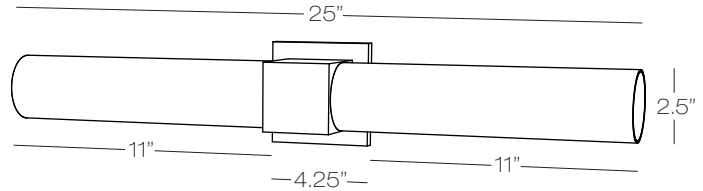

Block Twin Wall Long

Wall Sconce with two elongated blown opal glass shades.
Die-cast aluminum body in satin nickel finish.
Fixtures can be mounted horizontally or vertically.

Dimmable with ELV dimmer.

Model
WS015

SN satin nickel		
Color	Finish	Lamp
OP	SN	GL8

OP opal

GL8 LED 8W, 3000K,
210mm, 1350 Lumens

Wall projection 3.15"