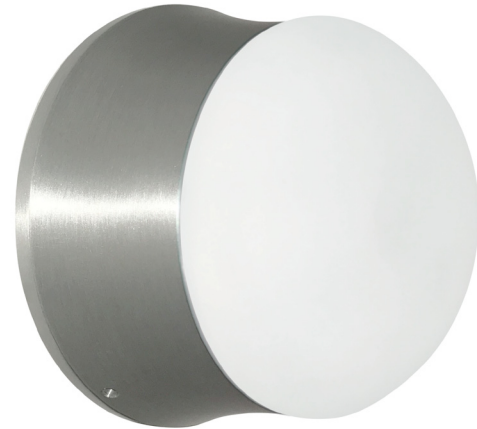

Button

Satin anodized aluminum LED luminaire and frosted cast acrylic.

Rated for damp and wet location applications. Perfect for outside and for bath lighting.

Non-Dimmable.

WET LISTED

Model
WO858

AL anodized aluminum

Color	Finish	Lamp
FR	AL	LED

FR frosted

LED LED 6W, **90 CRI**,
3000K, 500 Lumens

4.3" Ø

Wall projection 2.85"