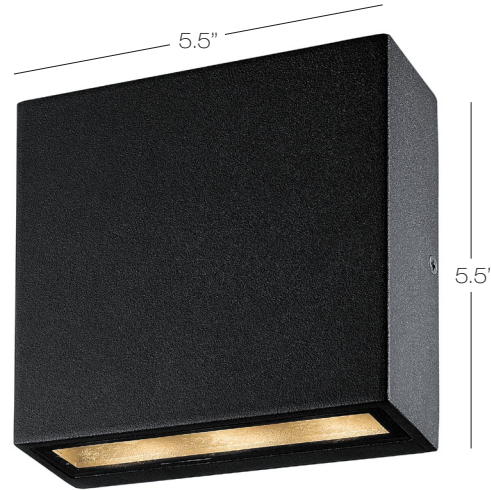

## Concordia One-Way

Outdoor rated square down light made from die cast aluminum. This luminaire has frosted and gasketed diffusers for dedicated down light.

Custom finishes available. Consult factory.

Non-Dimmable.

Wall projection 2"

Model  
**WO856**

**BK** black

Finish

**BK**

Lamp

**LED**

**LED** 3 x 1W Cree LED, 120V  
**90 CRI, 3000K, 243 Lumens**