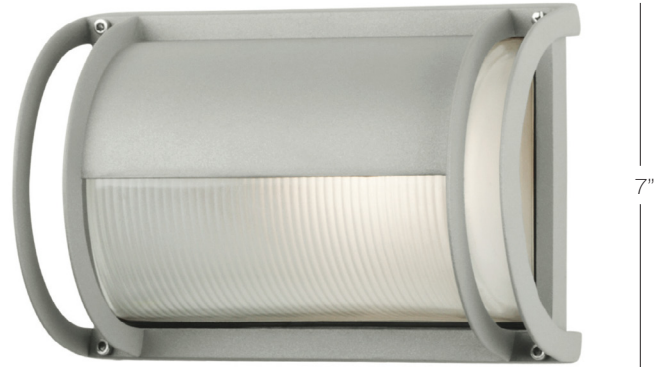

Basis Rectangular Visa

Die cast aluminum powercoated in white or silver.
Polycarbonate or glass diffuser, gasketed and IP65.

SL-DOB 17W dimmable with ELV dimmer.

Model
WO815

SI silver
WH white

Finish	Lamp
SI	DOB17

-  **CF13** Compact Fluorescent GU24 13W
-  **CF18** Compact Fluorescent GU24 18W
-  **DOB17** SL-DOB 17W
Stone Lighting LED Driver on Board

10"
Wall projection 6"