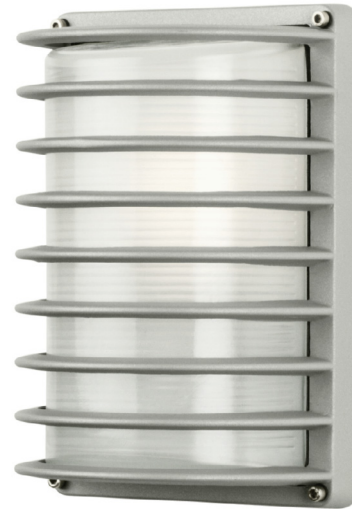

Basis Rectangular Grid

Die cast aluminum powercoated in white or silver.
Polycarbonate or glass diffuser, gasketed and IP65.

SL-DOB 17W dimmable with ELV dimmer.

Model
WO814

SI silver
WH white

Finish	Lamp
SI	DOB17

-  **CF13** Compact Fluorescent GU24 13W
-  **CF18** Compact Fluorescent GU24 18W
-  **DOB17** SL-DOB 17W
Stone Lighting LED Driver on Board

10"

7"

Wall projection 6"