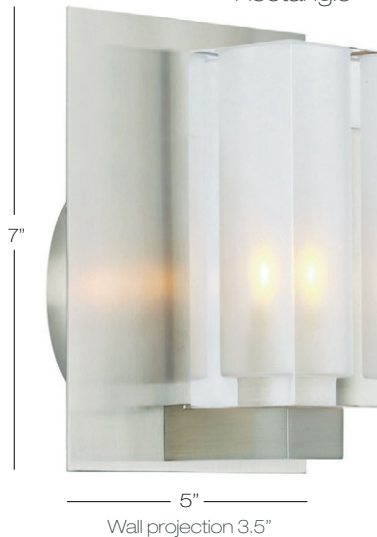

Crystal

Pristine crystal cut and polished glass wall sconces.12V.

Crystal

Models	Color Options	Finish	Lamp
Cube	CR	SN	G940
WB134		PN	G940 G9 40W 120V
Cylinder		SN	G9L3 LED G9 3W
WB221			
Rectangle			
WB222			

⇒ G940 G9 40W 120V
⇒ G9L3 LED G9 3W

PN polished nickel
SN satin nickel

Rectangle

Cylinder

Cube