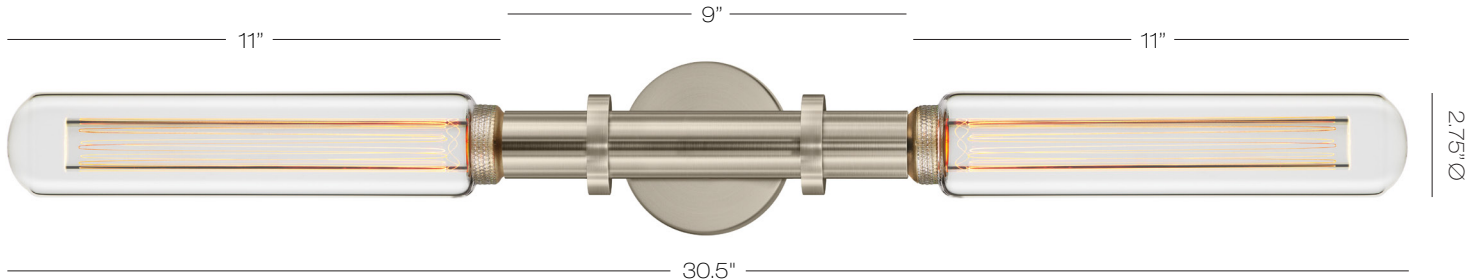

## Firenze Vintage Wall Dual\*

Modern concept dual wall sconce with vintage hardware, available in several LED bulb options from Penny Lane Collection. Bulbs are offered in amber and clear glass.

Black, bronze, satin brass or satin nickel finish.

Can be mounted vertical or horizontal orientation.

LED COB 3.5W, 90 CRI, Amber: 2000K, Clear: 2200K, 120 Lumens, E26 Base, Average Life 30,000 hours.

Dimmable with Triac and ELV dimmer, not compatible with 0-10V dimming controls.

Model  
**WS327D**

 **ST64** LED Vintage Edison  
 **T60** LED T60 Bulb

Finish	Bulb	Bulb Color
<b>SN</b>	<b>T60</b>	<b>CR</b>

**BL** black  
**BZ** bronze  
**SB** satin brass  
**SN** satin nickel

**AM** amber  
**CR** clear

\*Can be mounted vertical or horizontal orientation.

Wall projection 3" - AOH 4.5"