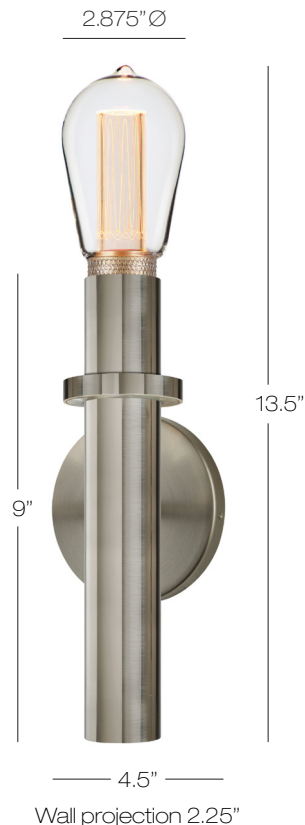

Firenze Vintage Wall

Modern concept wall sconce with vintage hardware, available in several LED bulb options from Penny Lane Collection.

Bulbs offered in amber and clear glass.

LED COB 3.5W, 90 CRI, 2000K (AM), 2200K (CR), 120 Lumens, E26 Base, Average Life 30,000 hours.

Dimmable with Triac and ELV dimmer, not compatible with 0-10V dimming controls.

Model
WS327

- **ST64** LED Vintage Edison
- **T60** LED T60 Bulb

Finish	Bulb	Bulb Color
SN	ST64	CR

BL black
BZ bronze
SB satin brass
SN satin nickel

AM amber
CR clear

stone
LIGHTING

PENNY
LANE
COLLECTION
PATENT PENDING

ADA
COMPLIANT