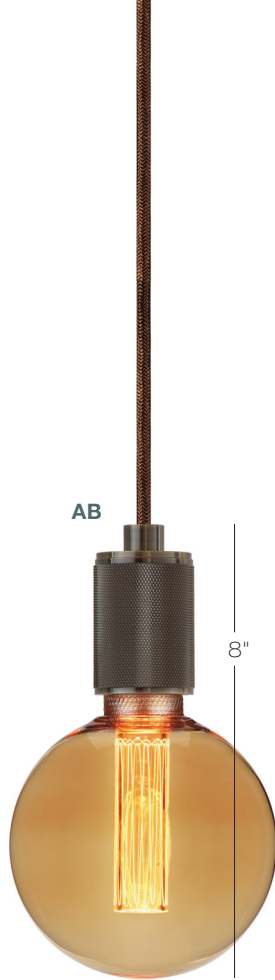

PD988SNS165SMBL

PD988ABG125AMBR

PD988SNT60AMBL

PD988SNT64CRBL

Crosshatch

Crosshatch base pendant with LED Bulbs from Penny Lane Collection. Bulbs offered in amber, clear and smoke glass. Smoke glass is only offered for S165 Bulb.

LED COB 3.5W, 90 CRI, 120 Lumens, 2000K (AM), 2200K (CR, SM), E26 Base, Average Life 30,000 hours.

For custom finishes consult factory. Standard cord length is 96". Consult Factory for longer cord lengths.

Dimmable with Triac and ELV dimmer, not compatible with 0-10V dimming controls.

Model
PD988

G125 LED G125 Bulb
S165 LED S165 Bulb
ST64 LED Vintage Edison
T60 LED T60 Bulb

BL black
BR brown
GY grey
OR orange
RD red

Finish	Bulb	Bulb Color	Cord
SN	S165	SM	BL

AB aged brass
SN satin nickel

AM amber
CR clear
SM smoke (S165)