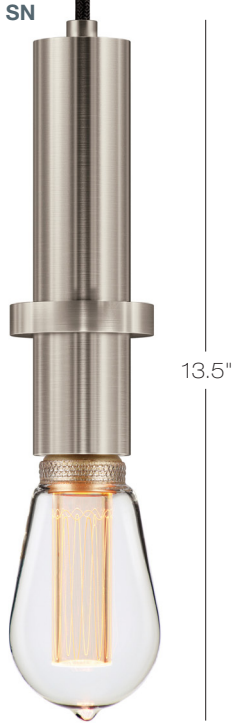

Firenze

Modern concept pendant with vintage hardware, available in LED Bulbs from Penny Lane Collection. Bulbs are offered in amber, clear or smoke glass. Smoke glass is only offered for S165 Bulb.

LED COB 3.5W, 90 CRI, 120 Lumens, 2000K (AM), 2200K (CR, SM), E26 Base, Average Life 30,000 hours.

Dimmable with Triac and ELV dimmer, not compatible with 0-10V dimming controls.

Model
PD327

-  **G125** LED G125 Bulb
 -  **S165** LED S165 Bulb
 -  **ST64** LED Vintage Edison
 -  **T60** LED T60 Bulb
- BL** black

Finish	Bulb	Bulb Color	Cord
SN	ST64	CR	BL

- SB** satin brass
- BL** black
- BZ** bronze
- SN** satin nickel
- AM** amber
- CR** clear
- SM** smoke (S165)

PD327SNST64CRBL