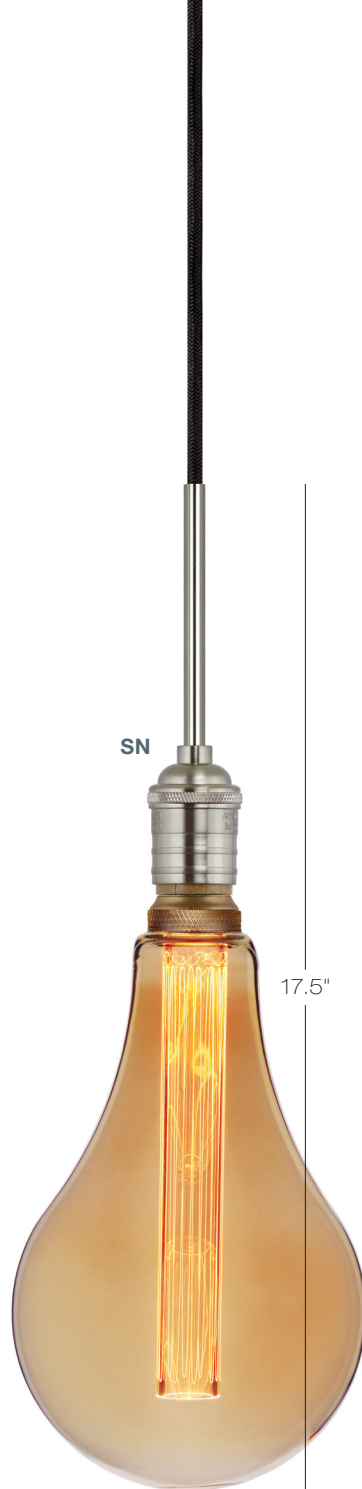

PD301  
SNT60CRBL

PD301  
BZST64AMBR

PD301  
SNS165AMBL

## Retro II

Retro base pendant with LED Bulbs from Penny Lane Collection. Bulbs are offered in amber, clear and smoke glass. Smoke glass is only offered for S165 Bulb.

LED COB 3.5W, 90 CRI, 120 Lumens, 2000K (AM), 2200K (CR, SM), E26 Base, Average Life 30,000 hours.

For custom finishes consult factory. Standard cord length is 96". Consult Factory for longer cord lengths.

Dimmable with Triac and ELV dimmer, not compatible with 0-10V dimming controls.

Model  
PD301

-  **G125** LED G125 Bulb
  -  **S165** LED S165 Bulb
  -  **ST64** LED Vintage Edison
  -  **T60** LED T60 Bulb
- BL** black
  - BR** brown
  - GY** grey
  - OR** orange
  - RD** red

Finish	Bulb	Bulb Color	Cord
<b>SN</b>	<b>S165</b>	<b>AM</b>	<b>BL</b>

**BZ** bronze  
**PN** polished nickel  
**SN** satin nickel

**AM** amber  
**CR** clear  
**SM** smoke (S165)