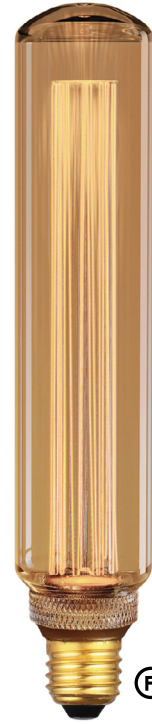

LED T60

LED T60 Bulb, COB 3.5W, 110-130V

120 Lumens, 2200K, E26 Base

Average Life 30,000 hours

Dimmable with Triac and ELV dimmer.

Model
LMPRTELT60

Color

AM

AM amber

CR clear

SM smoke

CR

SM

— 2.75" Ø —

11.5"

AM

Stone Lighting Patent

stone
LIGHTING

PENNY
LANE
COLLECTION
PATENT PENDING