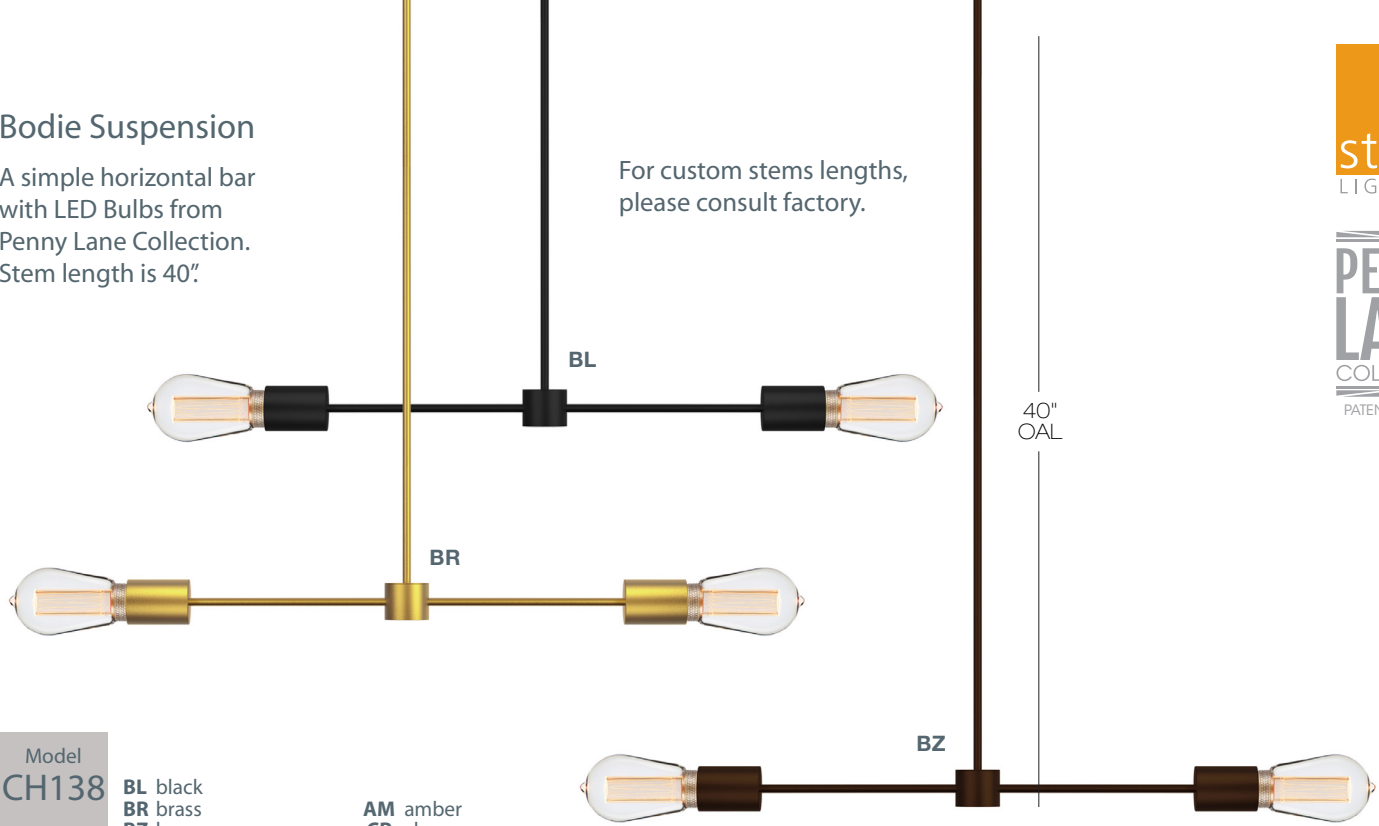

Bodie Suspension

A simple horizontal bar with LED Bulbs from Penny Lane Collection. Stem length is 40".

For custom stems lengths, please consult factory.

Model
CH138

BL black
BR brass
BZ bronze

AM amber
CR clear

Finish	Lamp	Bulb Color
BZ	ST64	CR

◀ **ST64** LED Vintage Edison

stone
LIGHTING

PENNY
LANE
COLLECTION
PATENT PENDING