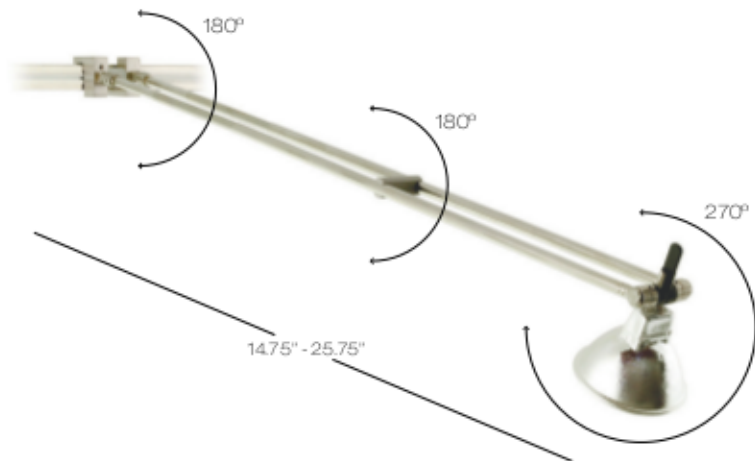

Telescopic

Telescoping and multiple angling possibilities.
Monopoint and Monorail mounting options.

Monopoint includes 60 watts mini electronic transformer that neatly fits in J-Box, 12volt can be accessorized with elements on next page.

Model
PLTEL200

- ◀ **D6** LED MR16 6W
- ◀ **M5** MR16 Halogen 50W
CC (Contant Color Lamp)

Finish	Lamp	Mounting
PC	M5	R

PC polished chrome **M** monopoint canopy
R wall monorail