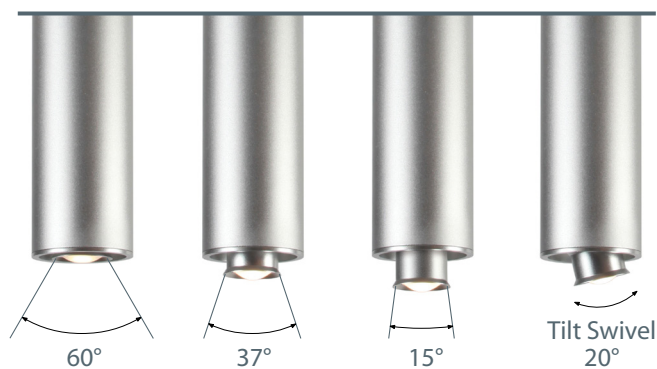

Galileo

Powder coated white or anodized silver finish.
Custom colors are available, consult factory.

LED wattage 9 watt

CCT: 3000 K

90 CRI

Lumen output : 1000 lumens

Non Dimmable

Beam can be hand adjusted from 15° to 60°
degree spread.

Model
PD535

LED9 9 watt, 3000K, **90 CRI**

Finish	Lamp	Mounting
SI	LED9	M

SI silver
WH white

M monopoint canopy