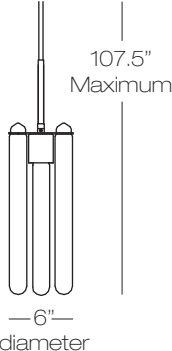

Tubular Pendant

Each design is a unique compilation of Retro 300mm Tubular lamps that lay around the perimeter of each fixture, each unlit and acts as a design element and diffuser.

In the center of each fixture is a 185mm retro tubular lamp that acts as the light source.

Dimmable with Triac dimmer.

Model
PD430

BB brushed brass

Finish	Lamp
BB	RT3A

RT3A Medium Base Retro Filament Tube 40W, 185mm