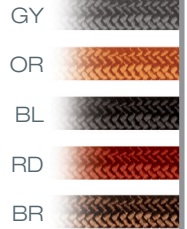

# Soho Square

Square steel mesh shade  
with classic A-lamp and  
socket. Braided cord.

Dimmable with Triac dimmer.

Model  
**PD315**

**BZ** bronze  
**SN** satin nickel

**BZ** bronze  
**SI** silver

Finish	Lamp	Mesh	Cord
<b>BZ</b>	<b>RT6B</b>	<b>BZ</b>	<b>BR</b>

-  **RT6B** Medium Base Retro Filament Bulb 60W
-  **RTL6B** 6W, Edison ST58, 2700K, 500 Lumens

**BL** black  
**BR** brown  
**GY** grey  
**OR** orange  
**RD** red

8"

7.25"

Cord color options