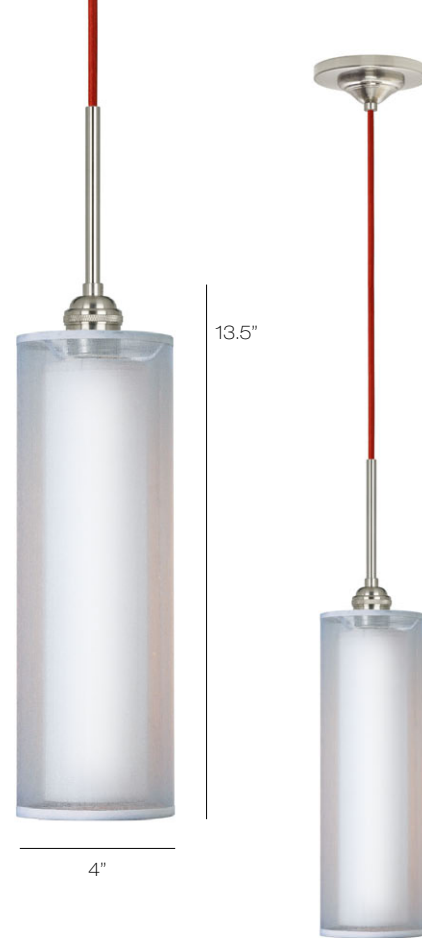

Soho Plus

Long Tubular steel mesh shade with inner Ivory shade. Classic long tubular lamp and socket. 120 volt. Braided Cord.

13.5"

4"

Model
PD314

RT4A Medium Base
Retro Filament Tube 40W

Finish	Lamp	Mesh	Canopy	Cord Color
PN	RT4A	SI	1	RD
BZ bronze PN polished nickel SN satin nickel		BZ bronze SI silver	1 Light	BL black BR brown RD red