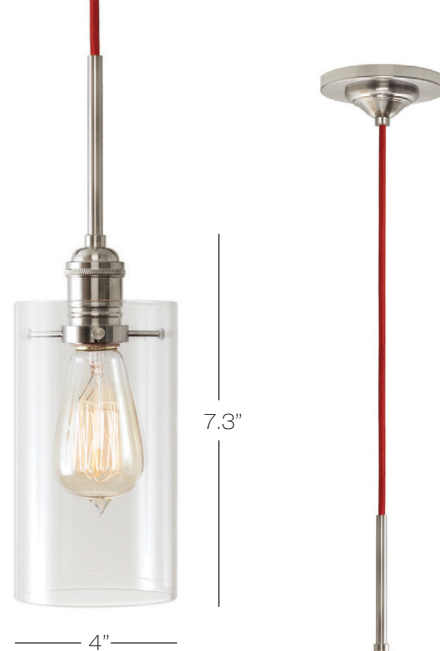

Retro Cylinder II

Vintage retro lamp with cased opal glass offered in many options.
Braided cord.

Dimmable with Triac dimmer.

Model
PD311

AM amber
CR clear
OP opal

 **RT6B** Medium Base Retro Filament Bulb 60W
 **RTL6B** 6W, Edison ST58, 2700K, 500 Lumens

Glass	Finish	Lamp	Cord
CR	SN	RT6B	RD

BZ bronze
PN polished nickel
SN satin nickel

BL black
BR brown
GY grey
OR orange
RD red

Cord color options