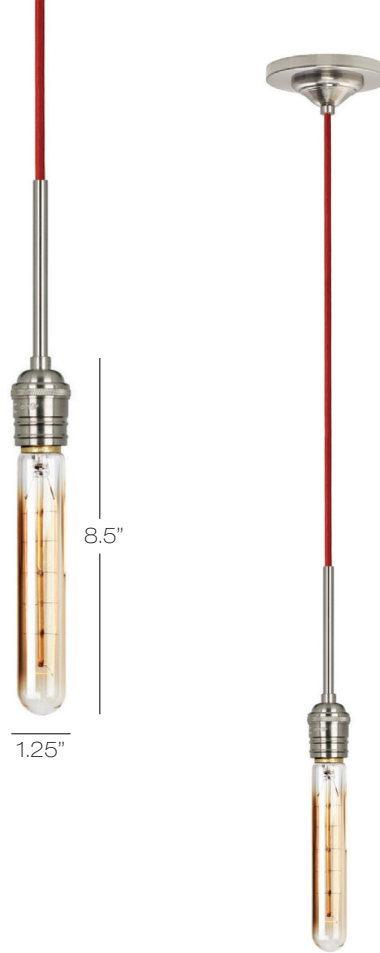

## Retro Tubular II

Antique style tubular lamp and socket.

Dimmable with Triac dimmer.

Model  
**PD300**

 **LA12** LED A19 12W  
 **RT3A** Medium Base Retro  
 Filament Tube 30W, 185mm

Finish	Lamp	Cord
<b>PN</b>	<b>RT3A</b>	<b>BL</b>

**BZ** bronze  
**PN** polished nickel  
**SN** satin nickel

**BL** black  
**BR** brown  
**GY** grey  
**OR** orange  
**RD** red

Cord color options