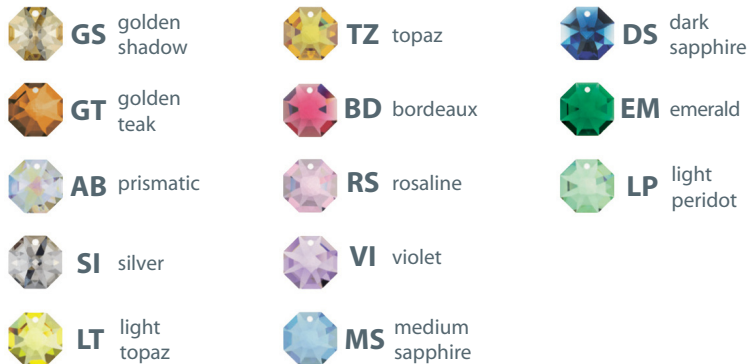

Jazz Venti Crystal

LED crystal pendant. Swarovski crystal makes this design beautiful and brilliant.

Dimmable with ELV dimmer.

Model
PD224

CR clear		LED 5.9W Linear 3000K	
Color	Finish	Lamp	Mounting
CR*	PC	LED	M

PC polished chrome

M monopoint canopy
R monorail adapter
C cable adapter
J EZ jack

* All colored crystals and crystal combinations are available the same as listed in Catalog 45 on Pages 56-57 (PD223 and PD224).