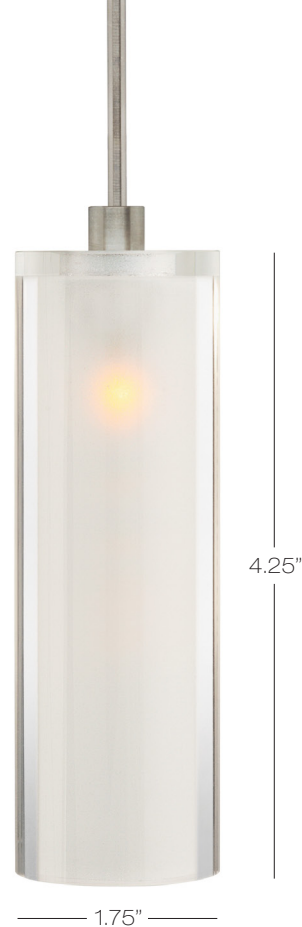

Crystal Cube Cylinder

Pristine crystal cut and polished glass pendants.

Dimmable with ELV dimmer.

Model
PD221

CR clear

 **L2** LED G4 JC 2W, 110 Lumens
 **X3** Halogen G4 35W, 700 Lumens

Color	Finish	Lamp	Mounting
CR	SN	X3	M

BZ bronze

PN polished nickel

SN satin nickel

M monopoint canopy

R monorail adapter

C cable adapter

J EZ jack