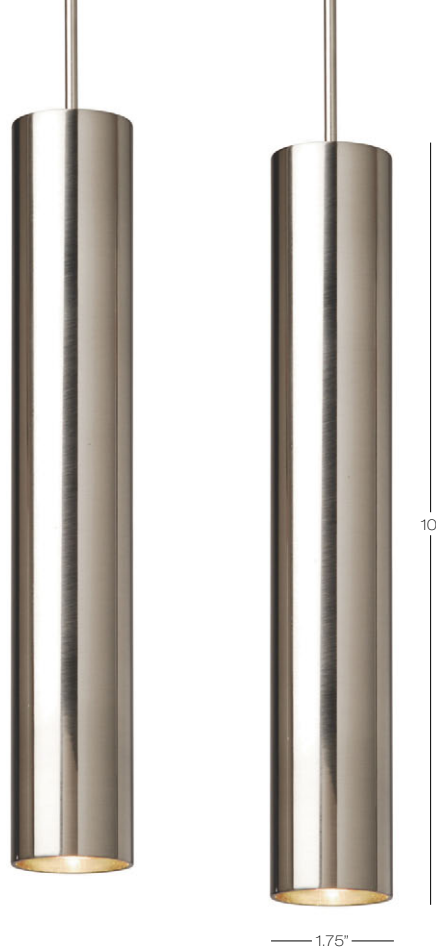

Piston

Perfectly finished cylinder with MR11 lamping makes this pendant a perfect compliment for any contemporary vision.12V.

Model
PD173

- ◀ **D3** LED MR11 GU4 3W
- ◀ **N3** MR11 Halogen 35W

Finish	Lamp	Mounting
SN	N3	M

PN polished nickel
SN satin nickel

M monopoint canopy
R monorail adapter
C cable adapter
J EZ jack

1.75"

10"