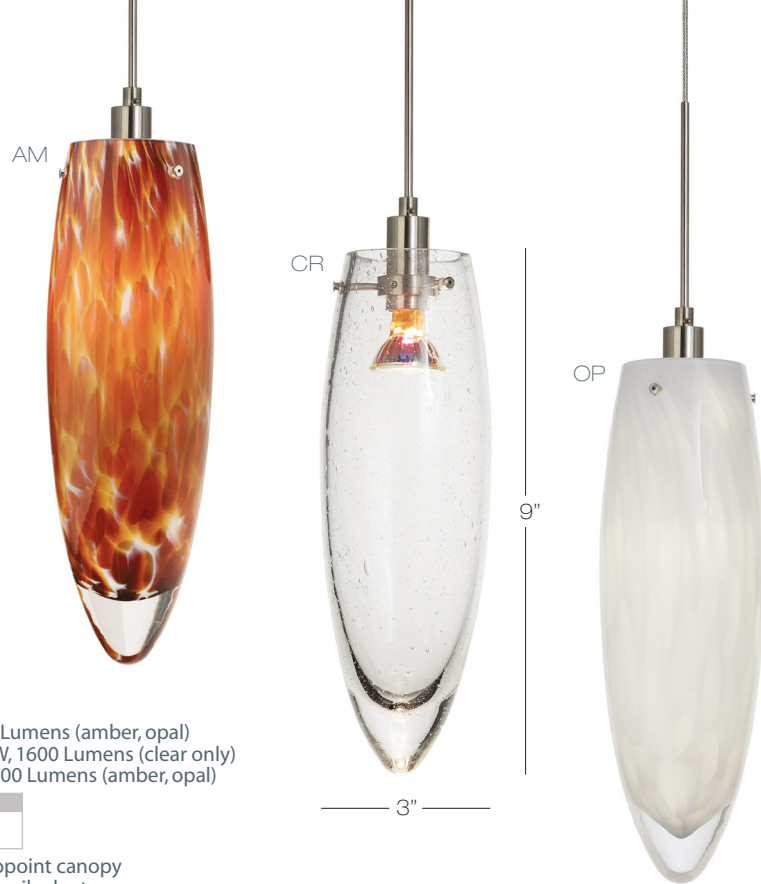

Stalactite

Mouth blown Murano glass with crystalline tip.

Dimmable with ELV dimmer.

Model
PD151

- AM** amber
- BU** blue
- CR** clear
- OP** opal

-  **L3** LED G4 JC 3W, 220 Lumens (amber, opal)
-  **N3** MR11 Halogen 35W, 1600 Lumens (clear only)
-  **X3** Halogen G4 35W, 700 Lumens (amber, opal)

Color	Finish	Lamp	Mounting
CR	SN	X3	M

- BZ** bronze
- PN** polished nickel
- SN** satin nickel

- M** monopoint canopy
- R** monorail adapter
- C** cable adapter
- J** EZ jack