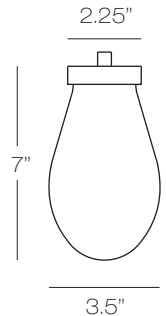

Moxie Pendant

Satin nickel metal encases LED diode that beautifully illuminates a bulbous blown glass available in dichroic, clear or seedy glass.

Model
PD106

Color	Finish	Lamp	Mounting
CR	SN	LED3	M

CR clear
DC dichroic
SD seedy

LED3 COB 3W, **90 CRI**, 3000K,
270 Lumens

J EZ jack
M monopoint canopy

This fixture is available for monopoint or multi-canopy installations only.